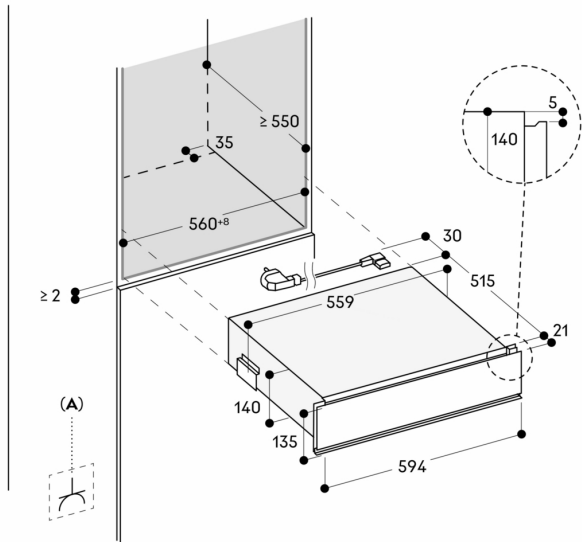

A: Accessible electrical connection
Measurements in mm