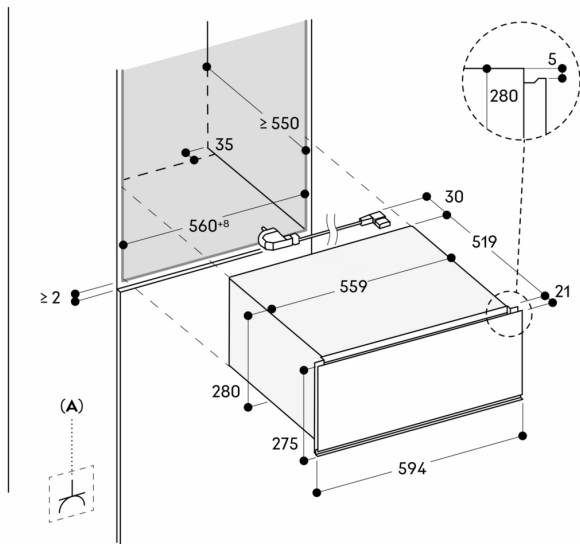

Handling

Touch key operation.

Features

Net volume 52 litres.
Additional grid creates a second level and extends storage space.
Volume capacity: Dinner service for 12 people including ø 27 cm plates and soup bowls, additional bowls and a serving dish depending on size.
Capacity load max. 25 kg.
Usable interior dimensions
W 548 mm x H 232 mm x D 410 mm.
Heating system for even heat distribution and stable cavity temperature.
Status display, visible in the glass front.
Glass bottom made of safety glass.

Selected digital services (Gaggenau Home Connect)

Additional programmes and recipes.
Remote control and monitoring.

Planning notes

Plan the niche without back wall.
Protrusion from appliance front to furniture cabinet 21 mm.
Installation of GO/GS/GM/GC directly above the drawer without intermediate shelf.
Drawers installed above a dishwasher need a specific niche.
The socket can be planned behind the appliance.

Connection

Total connected load 0.82 KW.
Connection cable 1.75 m, pluggable.

A: Accessible electrical connection
Measurements in mm