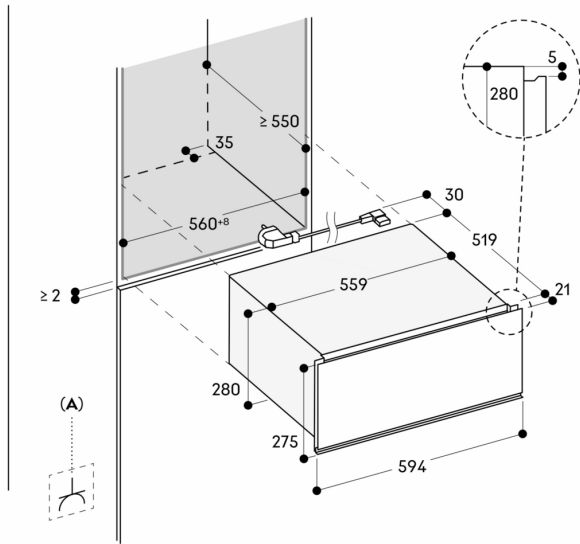

**Handling**

Touch key operation.

**Features**

Net volume 52 litres.  
Additional grid creates a second level and extends storage space.  
Volume capacity: Dinner service for 12 people including ø 27 cm plates and soup bowls, additional bowls and a serving dish depending on size.  
Capacity load max. 25 kg.  
Usable interior dimensions  
W 548 mm x H 232 mm x D 410 mm.  
Heating system for even heat distribution and stable cavity temperature.  
Status display, visible in the glass front.  
Glass bottom made of safety glass.

**Selected digital services (Gaggenau Home Connect)**

Additional programmes and recipes.  
Remote control and monitoring.

**Planning notes**

Plan the niche without back wall.  
Protrusion from appliance front to furniture cabinet 21 mm.  
Installation of GO/GS/GM/GC directly above the drawer without intermediate shelf.  
Drawers installed above a dishwasher need a specific niche.  
The socket can be planned behind the appliance.

**Connection**

Total connected load 0.82 KW.  
Connection cable 1.75 m, pluggable.

A: Accessible electrical connection  
Measurements in mm