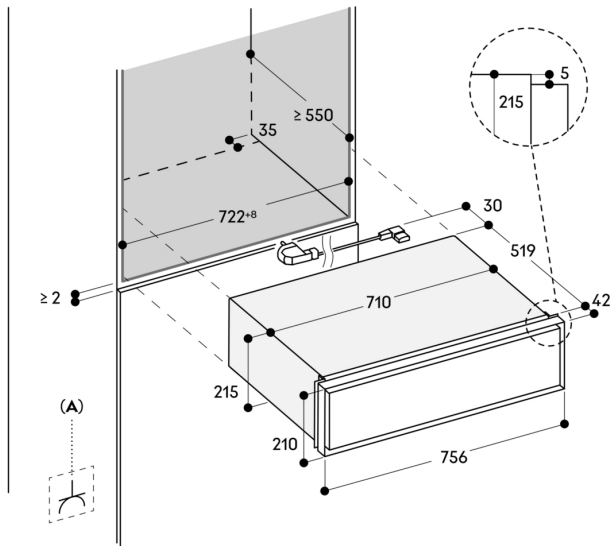

A: Accessible electrical connection
Measurements in mm