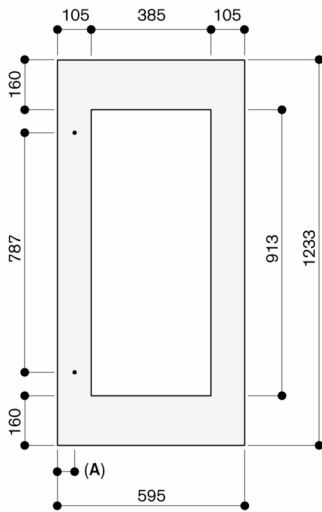

RA221211

Door panel 200 series

RA221211

- For RW 222, panel thickness 19 mm.
- For RW 222, panel thickness 19 mm.

Recess height 123 cm

A: 52.5 mm

Door panel thickness 19 mm
Maximum door panel dimensions are based on a clearance of 3 mm, based on a single recess

Measurements in mm