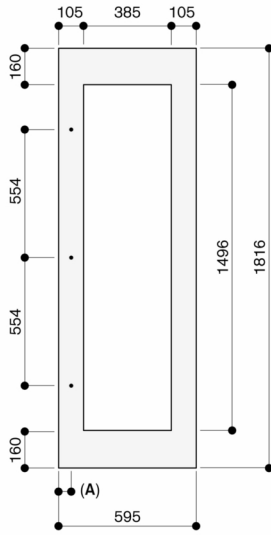

RA221311

Door panel 200 series

RA221311

- For RW282, panel thickness 19 mm.
- For RW282, panel thickness 19 mm.

Recess height 178 cm

A: 52.5

The door panel thickness is 19 mm.
The maximum door panel dimensions are based on a clearance of 3 mm,
based on a single recess.

measurements in mm