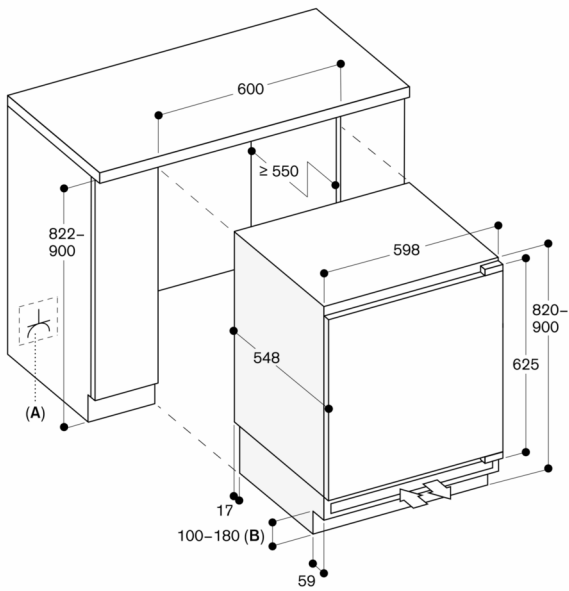

#### Planning notes

Flat hinge.

Door hinge right, reversible.

Door opening angle of 115°, fixable at 90°.

Max. door panel weight 12 kg.

Height-adjustable feet.

The enclosed ventilation grille must be used.

The main socket needs to be planned outside of the niche.

#### Connection

Connecting cable 2.3 m with plug.

**A:** Socket

**B:** Base height:

- 100 mm when niche height is 822 mm
- 180 mm when niche height is 900 mm

Measurements in mm