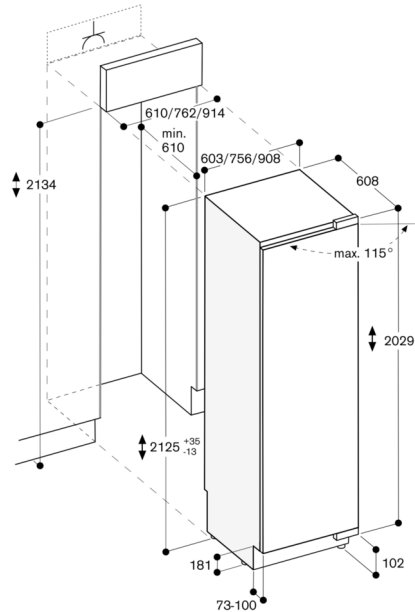

#### Planning notes

Flat hinge.  
Door hinge right, reversible.  
Door opening angle of 115°, fixable at 90°.  
Max. door panel weight 43 kg.

#### Connection

Total connected load 0.300 KW.  
Connecting cable 3.0 m, pluggable.

Door opening angle

The hinge travel and resulting clearances from adjacent furniture units and handles can be found from the drawing while allowing for the thickness of the front panel. In the drawing, a furniture unit front panel thickness of 19 mm was assumed.

The maximum door panel dimensions are based on a clearance of 3 mm.

Wall clearance RB 472/RC/RF/RW

Recess width	C	D	E1	E2
457 mm	525 mm	235 mm	265 mm	
610 mm	677 mm	299 mm	330 mm	
762 mm	830 mm	364 mm	395 mm	
914 mm	980 mm	428 mm	460 mm	