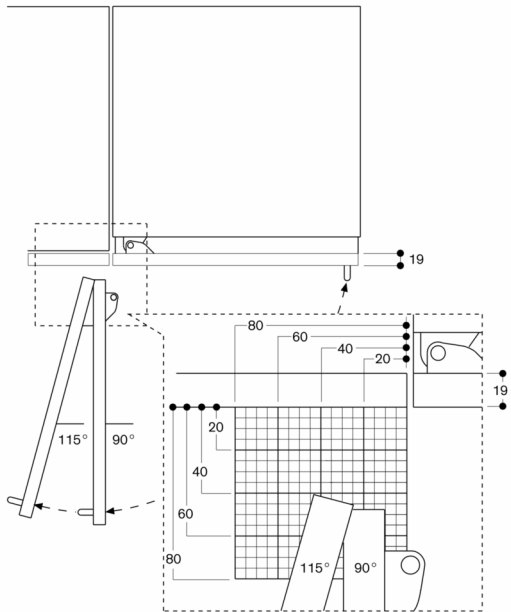

#### Planning notes

Flat hinge.  
Door hinge right, reversible.  
Door opening angle of 115°, fixable at 90°.  
Max. door panel weight 43 kg.

#### Connection

Total connected load 0.300 KW.  
Connecting cable 3.0 m, pluggable.

Door opening angle

The hinge travel and resulting clearances from adjacent furniture units and handles can be found from the drawing while allowing for the thickness of the front panel. In the drawing, a furniture unit front panel thickness of 19 mm was assumed.