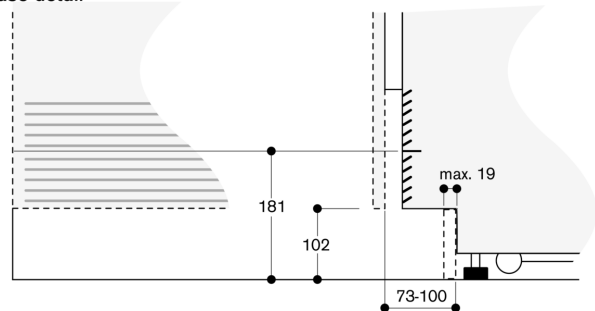

#### Planning notes

Flat hinge.  
Door hinge right, reversible.  
Door opening angle of 115°, fixable at 90°.  
Max. door panel weight 43 kg.

#### Connection

Total connected load 0.300 KW.  
Connecting cable 3.0 m, pluggable.

Door opening angle

The hinge travel and resulting clearances from adjacent furniture units and handles can be found from the drawing while allowing for the thickness of the front panel. In the drawing, a furniture unit front panel thickness of 19 mm was assumed.

The maximum door panel dimensions are based on a clearance of 3 mm.

Wall clearance RB 472/RC/RF/RW

Recess width	C	D	E1	E2
457 mm	525 mm	235 mm	265 mm	
610 mm	677 mm	299 mm	330 mm	
762 mm	830 mm	364 mm	395 mm	
914 mm	980 mm	428 mm	460 mm	

In the drawing, a unit front thickness of 19 mm and a Gaggenau unit handle of 49 mm were taken as a basis.

Base detail

Based on the standard appliance height, the height of the plinth is 102 mm. Maximum plinth thickness 19 mm.