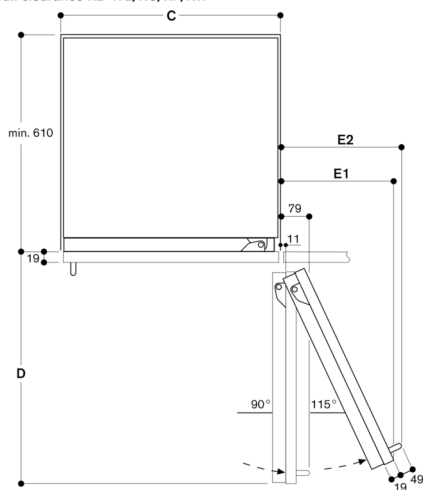

#### Planning notes

Flat hinge.  
Door hinge right, reversible.  
Door opening angle of 115°, fixable at 90°.  
Max. door panel weight 43 kg.

#### Connection

Total connected load 0.300 KW.  
Connecting cable 3.0 m, pluggable.

Door opening angle

The hinge travel and resulting clearances from adjacent furniture units and handles can be found from the drawing while allowing for the thickness of the front panel. In the drawing, a furniture unit front panel thickness of 19 mm was assumed.

The maximum door panel dimensions are based on a clearance of 3 mm.

Wall clearance RB 472/RC/RF/RW

Recess width	C	D	E1	E2
457 mm	525 mm	235 mm	265 mm	
610 mm	677 mm	299 mm	330 mm	
762 mm	830 mm	364 mm	395 mm	
914 mm	980 mm	428 mm	460 mm	

In the drawing, a unit front thickness of 19 mm and a Gaggenau unit handle of 49 mm were taken as a basis.

Base detail

Based on the standard appliance height, the height of the plinth is 102 mm. Maximum plinth thickness 19 mm.