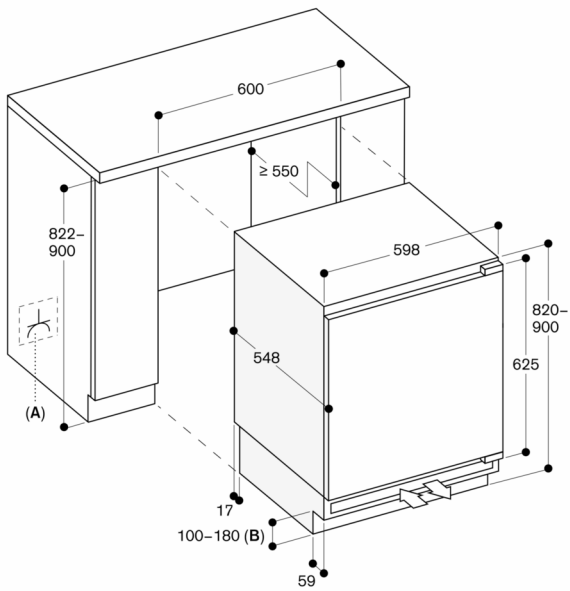

1 drawer with solid aluminium handle, close to 0 °C, ideal for meat, fish and poultry.

1 bottom compartment with sliding glass lid.

1 large aluminium door rack for bottles, extra deep.

1 height-adjustable aluminium door rack.

1 adjustable door rack, small.

Warm white interior lighting (3500 K) with integrated glare-free LED side light.

Total volume all refrigerator compartments 93 litres.

Freezing

Storage temperature -18 °C and lower.

Energy consumption 119 kWh/year.

Noise level 35 dB (A) re 1 pW.

Planning notes

Flat hinge.

Door hinge right, reversible.

Door opening angle of 115°, fixable at 90°.

Max. door panel weight 12 kg.

Height-adjustable feet.

The enclosed ventilation grille must be used.

The main socket needs to be planned outside of the niche.

Connection

Connecting cable 2.3 m with plug.

- A:** Socket
B: Base height:
 - 100 mm when niche height is 822 mm
 - 180 mm when niche height is 900 mm