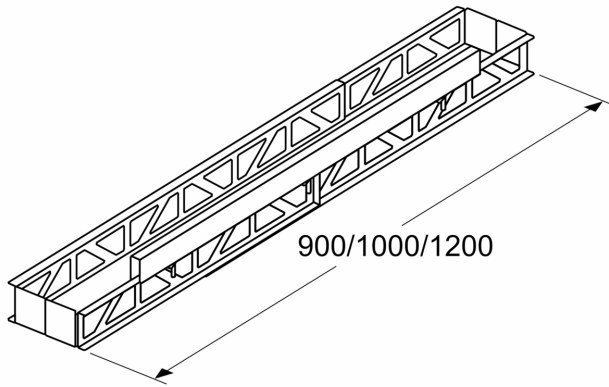

VA200080

Installation accessory

800 mm

VA200080

- Consists of a connection strip and furniture supports that ensure cabinet stability.
- Adjustable for cabinet widths from 90 cm, 100 cm or 120 cm.

- Consists of a connection strip and furniture supports that ensure cabinet stability.

Adjustable for cabinet widths from 90 cm, 100 cm or 120 cm.

measurements in mm

measurements in mm