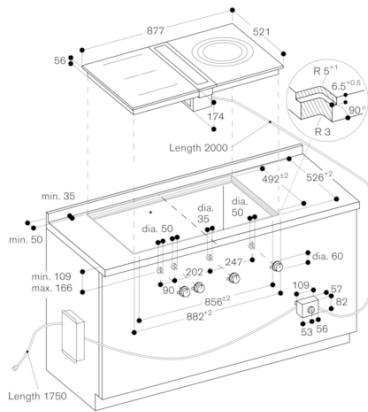

Connection

Connection cable 2.0 m between ventilation element VL 410 and control knob AA 490.

Characteristics

Product name/family
Color chimney
Typology
Approval certificates
CE, Eurasian, VDE
Length of electrical supply cord (cm)
Required niche size for installation (HxWxD)
170mm x 90.0mm x 492mm
Height of the chimney (mm)
Height of product, without chimney (mm)
Minimum distance above an electric hob
Minimum distance above a gas hob
Net weight (kg)
2.765
Type of control
Electronic
Number of speed settings
Maximum output air extraction (m³/h)
540
Boost position output recirculating (m³/h)
Maximum output recirculating air (m³/h)
470
Boost position air extraction (m³/h)
Number of lights (Stck)
Noise level (dB(A) re 1 pW)
68
Diameter of air outlet (mm)
150
Grease filter material
Washable stainless steel
EAN code
4242006278380
Connection rating (W)
Current (A)
Voltage (V)
220-240
Frequency (Hz)
50-60
Plug type
Installation type
Built-in

Consumption and connection features

created on 2021-05-29
Page 1

Color Variants

VL410111
Width 11 cm
Air extraction/recirculation

Optional accessories

AA400510
Window contact switch

Downdraft ventilation 400 series

With frame for flush mounting

Width 11 cm

Air extraction/recirculation

For combination within the sets CVL 410 and CVL 420

created on 2021-05-29

Page 2

GAGGENAU