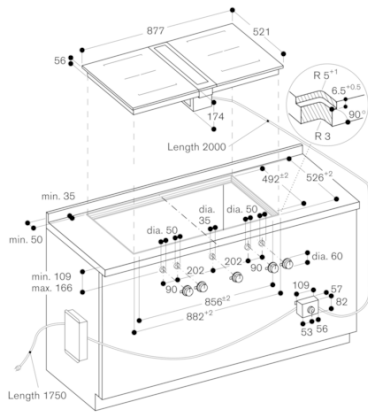

Connection

Connection cable 2.0 m between ventilation element VL 410 and control knob AA 490.

Characteristics

Product name/family
Color chimney
Typology
Approval certificates
CE, Eurasian, VDE
Length of electrical supply cord (cm)
Required niche size for installation (HxWxD)
170mm x 90.0mm x 492mm
Height of the chimney (mm)
Height of product, without chimney (mm)
Minimum distance above an electric hob
Minimum distance above a gas hob
Net weight (kg)
2.765
Type of control
Electronic
Number of speed settings
Maximum output air extraction (m³/h)
540
Boost position output recirculating (m³/h)
Maximum output recirculating air (m³/h)
470
Boost position air extraction (m³/h)
Number of lights (Stck)
Noise level (dB(A) re 1 pW)
68
Diameter of air outlet (mm)
150
Grease filter material
Washable stainless steel
EAN code
4242006278380
Connection rating (W)
Current (A)
Voltage (V)
220-240
Frequency (Hz)
50-60
Plug type
Installation type
Built-in

Consumption and connection features

created on 2021-05-29
Page 1

Color Variants

VL410111
Width 11 cm
Air extraction/recirculation

Optional accessories

AA400510
Window contact switch

Downdraft ventilation 400 series

With frame for flush mounting

Width 11 cm

Air extraction/recirculation

For combination within the sets CVL 410 and CVL 420

created on 2021-05-29

Page 2

GAGGENAU