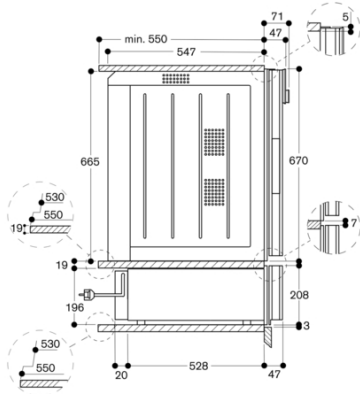

Maximum number of espresso cups

120

Dimensions

Dimensions of the packed product (HxWxD)

340 x 850 x 710

Required niche size for installation (HxWxD)

203 x 724 x 550

EAN code

Stainless steel-backed glass frontage

Width 76 cm, Height 21 cm

WS482110

Warming drawer 400 series

Stainless steel-backed glass frontage

Width 76 cm, Height 21 cm

created on 2021-11-23

Page 2

Side view of WS 482 below BO 480

Side view of WS 482 below BS 484/485