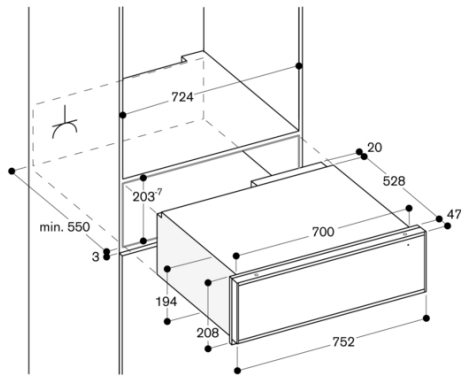

**Features**  
Net volume 38 litres.  
Volume capacity: Dinner service for 10 people including ø 24 cm plates and soup bowls, additional bowls and a serving dish depending on size.  
Max. load 25 kg.  
Usable interior dimensions W606 x H 132 x D 480 mm.  
Heating under glass bottom for easy cleaning.  
Fan for even heat distribution for fast warming ovenware.  
Status display, visible in the glass front.  
Glass bottom made of safety glass.

**Connection**  
Total connected load 0.81 KW.  
Connection cable 1.5 m, pluggable.

**Characteristics**  
**Construction type**  
Built-in  
**Color / Material Front**  
**Maximum number of plates**  
40  
**Maximum number of espresso cups**  
120  
**Dimensions**  
208 x 752 x 548  
**Dimensions of the packed product (HxWxD)**  
340 x 850 x 710  
**Min. required niche size for installation (HxWxD)**  
203 x 724 x 550  
**EAN code**  
4242006220389  
**Fuse protection**  
10  
**Voltage**  
220-240  
**Frequency**  
60; 50  
**Plug type**  
Gardy plug w/ earthing  
**Included accessories**

**Consumption and connection features**

created on 2023-03-28  
Page 1

**Color Variants**

**WS482110**  
**Stainless steel-backed glass frontage**  
**Width 76 cm, Height 21 cm**

WS482110

Warming drawer 400 series

Stainless steel-backed glass frontage

Width 76 cm, Height 21 cm

created on 2023-03-28

Page 2

Side view of WS 482 below BO 480

Side view of WS 482 below BS 484/485