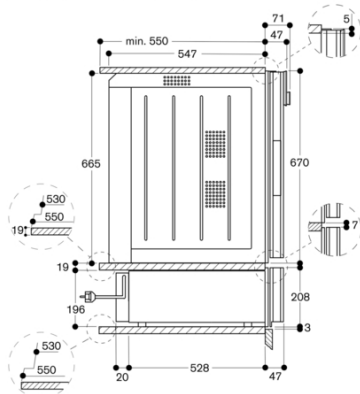

**Planning notes**  
The panel surface of the appliance extends 47 mm from the furniture cavity.  
Installation of BO/BS above WS with dimensionally stable intermediate shelf.  
Installation of BS above WS in 66,5 cm niche with intermediate floor (gap of 7 mm between WS and BS).  
The socket can be planned behind the appliance.

**Connection**  
Total connected load 0.81 KW.  
Connection cable 1.5 m, pluggable.

**Characteristics**  
**Construction type**  
Built-in  
**Color / Material Front**  
**Maximum number of plates**  
40  
**Maximum number of espresso cups**  
120  
**Dimensions**  
208 x 752 x 548  
**Dimensions of the packed product (HxWxD)**  
340 x 850 x 710  
**Min. required niche size for installation (HxWxD)**  
203 x 724 x 550  
**EAN code**  
4242006220389  
**Fuse protection**  
10  
**Voltage**  
220-240  
**Frequency**  
60; 50  
**Plug type**  
Gardy plug w/ earthing  
**Included accessories**

**Consumption and connection features**

created on 2023-03-28  
Page 1

**Color Variants**

**WS482110**  
**Stainless steel-backed glass frontage**  
**Width 76 cm, Height 21 cm**

WS482110

Warming drawer 400 series

Stainless steel-backed glass frontage

Width 76 cm, Height 21 cm

created on 2023-03-28

Page 2

Side view of WS 482 below BO 480

Side view of WS 482 below BS 484/485