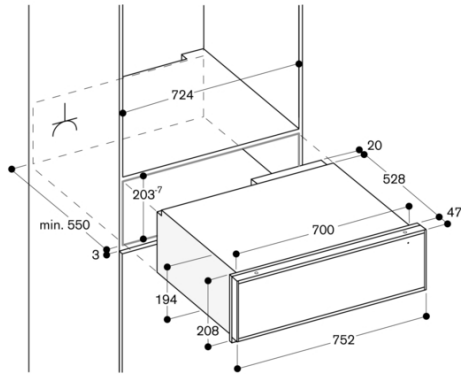

Maximum number of espresso cups

120

Dimensions

Dimensions of the packed product (HxWxD)

340 x 850 x 710

Required niche size for installation (HxWxD)

203 x 724 x 550

EAN code

Stainless steel-backed glass frontage

Width 76 cm, Height 21 cm

WS482110

Warming drawer 400 series

Stainless steel-backed glass frontage

Width 76 cm, Height 21 cm

created on 2021-11-23

Page 2