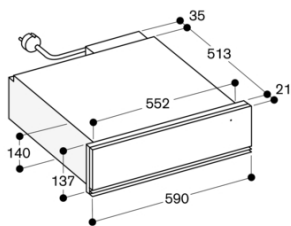

Connection
Total connected load 0.81 KW.
Connection cable 1.5 m, pluggable.

Characteristics
Construction type
Built-in
Color / Material Front
Maximum number of plates
12
Maximum number of espresso cups
80
Dimensions
Dimensions of the packed product (HxWxD)
210 x 650 x 660
Required niche size for installation (HxWxD)
140 x 560 x 550
EAN code
4242006220617
Electrical connection rating
810
Fuse protection
10
Voltage
220-240
Frequency
60; 50
Plug type
Gardy plug w/ earthing

Consumption and connection features
created on 2022-06-16
Page 1

Color Variants

WSP221110
Glass front in Gaggenau Metallic
Width 60 cm, Height 14 cm

WSP221100
Glass front in Gaggenau Anthracite
Width 60 cm, Height 14 cm

WSP221130
Glass front in Gaggenau Silver
Width 60 cm, Height 14 cm

WSP 221 below BSP, BMP, CMP

measurements in mm