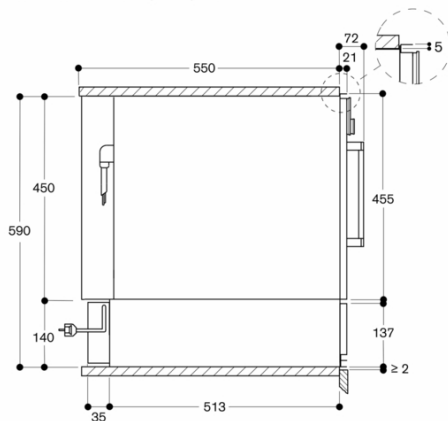

Planning notes
Necessary lateral gap between appliance front and furniture panel of min. 5 mm.
The door panel surface of the appliance extends 21 mm from the furniture cavity.
Installation of BSP/BMP/CMP directly above WSP in 59 cm niche without intermediate floor.
The socket can be planned behind the appliance.

Connection
Total connected load 0.81 KW.
Connection cable 1.5 m, pluggable.

Characteristics
Construction type
Built-in
Color / Material Front
Maximum number of plates
12
Maximum number of espresso cups
80
Dimensions
Dimensions of the packed product (HxWxD)
210 x 650 x 660
Required niche size for installation (HxWxD)
140 x 560 x 550
EAN code
4242006220617
Electrical connection rating
810
Fuse protection
10
Voltage
220-240
Frequency
60; 50
Plug type
Gardy plug w/ earthing

Consumption and connection features
created on 2022-06-16
Page 1

Color Variants

WSP221110
Glass front in Gaggenau Metallic
Width 60 cm, Height 14 cm

WSP221100
Glass front in Gaggenau Anthracite
Width 60 cm, Height 14 cm

WSP221130
Glass front in Gaggenau Silver
Width 60 cm, Height 14 cm

WSP 221 below BSP, BMP, CMP

measurements in mm