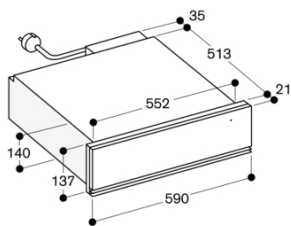

Connection
Total connected load 0.81 KW.
Connection cable 1.5 m, pluggable.

Characteristics
Construction type
Built-in
Color / Material Front
Maximum number of plates
12
Maximum number of espresso cups
80
Dimensions
Dimensions of the packed product (HxWxD)
212 x 658 x 660
Required niche size for installation (HxWxD)
140 x 560 x 550
EAN code
4242006220624
Electrical connection rating
810
Fuse protection
10
Voltage
220-240
Frequency
60; 50
Plug type
Gardy plug w/ earthing

Consumption and connection features
created on 2022-06-16
Page 1

Color Variants

WSP221130
Glass front in Gaggenau Silver
Width 60 cm, Height 14 cm

WSP221100
Glass front in Gaggenau Anthracite
Width 60 cm, Height 14 cm

WSP221110
Glass front in Gaggenau Metallic
Width 60 cm, Height 14 cm

WSP221130
Warming drawer 200 series
Glass front in Gaggenau Silver
Width 60 cm, Height 14 cm
created on 2022-06-16
Page 2

WSP 221 below BSP, BMP, CMP