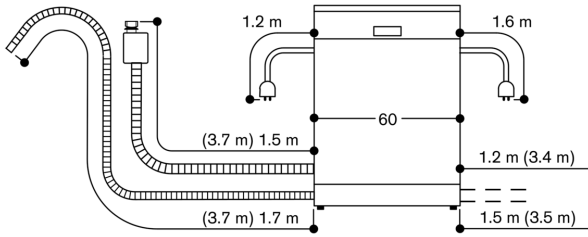

From 0.62 kWh.

Noise level 43 dB (re 1 pW).

Performance

Height-adjustable feet by a total of 120mm

Appliance plinth recess 100 mm (see drawing).

Rear feet adjustable at front.

Door weight up to 11 kg.

Door panel dimension dependent on plinth height of kitchen furniture.

Installation and usage also with furniture handle possible. The push-to-open function remains active.

Connection

Connecting cable pluggable.

Water connection with 3/4" screw joint.

Connection to hot or cold water possible.

86.5 cm high dishwasher with flexible hinge

Connection dimensions for a 60 cm wide dishwasher

() values with extension kit