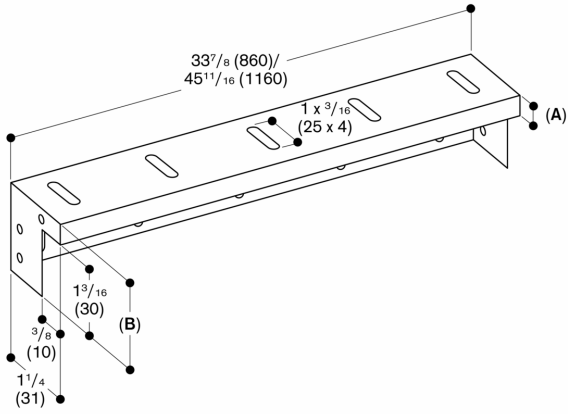

AA409401

installation accessory

AA409401

- Can be combined with AL 400 downdraft.
 - Can also be used as bearer for the countertop instead of a cabinet frame, or can be placed on top of the fan housing, replacing the need for a cabinet base.
 - Can be combined with AL 400 downdraft.
- Can also be used as bearer for the countertop instead of a cabinet frame, or can be placed on top of the fan housing, replacing the need for a cabinet base.

AA 409 401/431 furniture support

- A: $\frac{7}{8}$ " (21.5 mm)
- B: 2" (51.5 mm)

Measurements in inches (mm)

AA 409 401/431 cabinet support