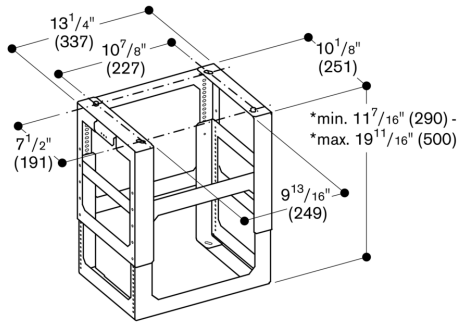

AD223346

---

Extension for mounting kit

**AD223346**

- Extension for mounting kit for island hood.
  - Total height of the chimney 3' 7 5/16" (1100 mm) to 4' 11 1/16" (1500mm). Total height of the appliance depends on the design line.
  - Extension for mounting kit for island hood.
- Total height of the chimney 3' 7 5/16" (1100 mm) to 4' 11 1/16" (1500mm). Total height of the appliance depends on the design line.

\* height adjustable in 3/8" (10 mm) intervals