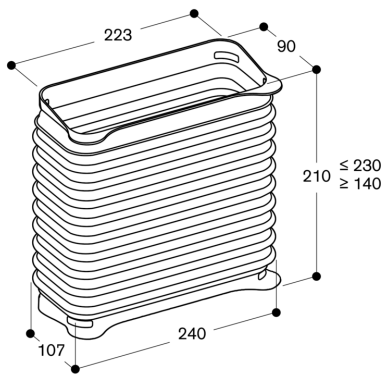

AD410040

Flat duct  
connector sleeve female  
AD410040

Measurements in mm

measurements in inches (mm)