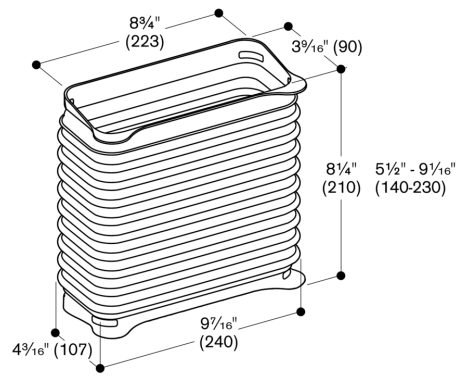

AD410040

Flat duct  
connector sleeve female  
AD410040

Measurements in mm

measurements in inches (mm)