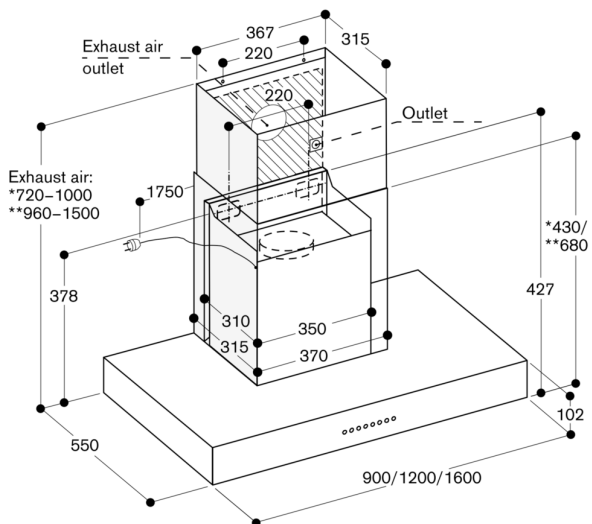

AD442012

Chimney

AD442012

- Length: 24 13/32"
- Length: 24 13/32"

- * With exhaust air duct cover AD 442 012 suitable for ceiling heights from 2.35 m to 2.60 m.
- ** With exhaust air duct cover AD 442 022 suitable for ceiling heights from 2.60 m to 3.10 m; measurements refer to a 1.60 m distance between floor and lower chimney edge.