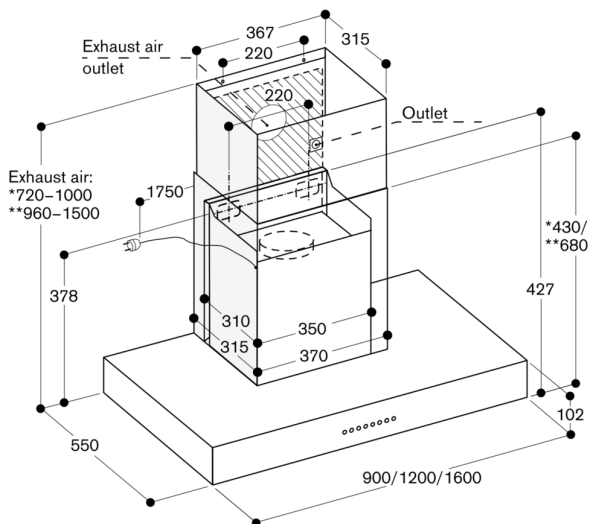

AD442022

Chimney

AD442022

- Length: 33 7/8"
- Length: 33 7/8"

* With exhaust air duct cover AD 442 012 suitable for ceiling heights from 2.35 m to 2.60 m.

** With exhaust air duct cover AD 442 022 suitable for ceiling heights from 2.60 m to 3.10 m; measurements refer to a 1.60 m distance between floor and lower chimney edge.