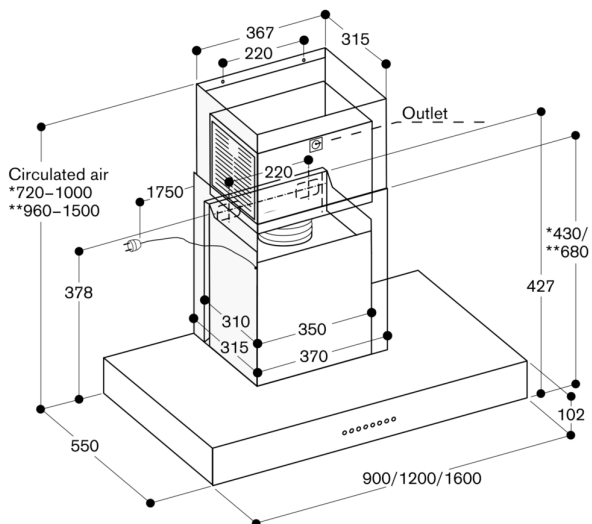

AD442112

Chimney

AD442112

- Length: 24 13/32"
- Length: 24 13/32"

* With air recirculation duct cover AD 442 112 suitable for ceiling heights from 2.35 m to 2.60 m.

** With air recirculation duct cover AD 442 122 suitable for ceiling heights from 2.60 m to 3.10 m; measurements refer to a 1.60 m distance between floor and lower chimney edge.