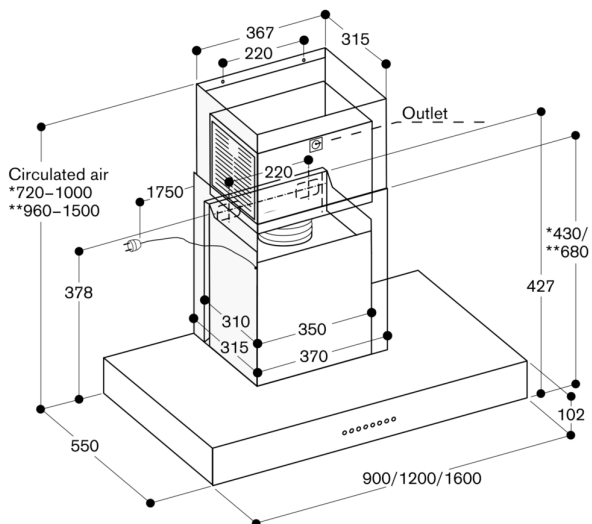

AD442122

Chimney

AD442122

- Length: 33 7/8"
- Length: 33 7/8"

* With air recirculation duct cover AD 442 112 suitable for ceiling heights from 2.35 m to 2.60 m.

** With air recirculation duct cover AD 442 122 suitable for ceiling heights from 2.60 m to 3.10 m; measurements refer to a 1.60 m distance between floor and lower chimney edge.