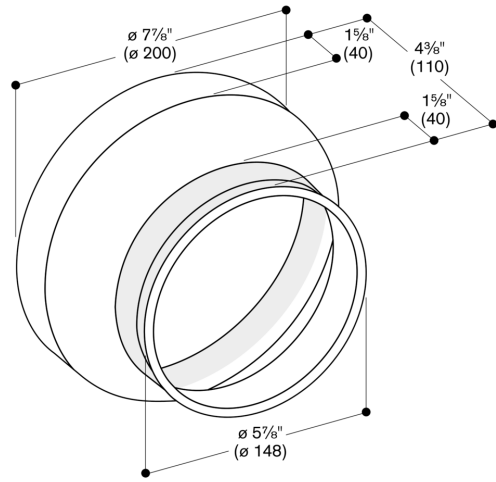

---

AD704040

---

---

Air duct part

AD704040

– Can be combined with telescopic wall-duct  
DN200 and pipe connector DN150.

–

**Planning notes**

Can be combined with telescopic wall-duct  
DN200 and pipe connector DN150.

Measurements in mm

Measurements in inches (mm)