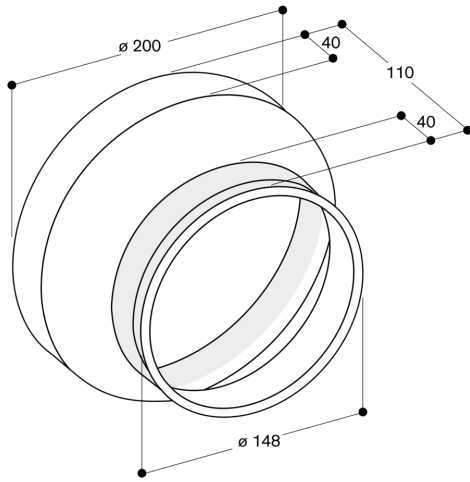

---

AD704040

---

---

Air duct part

AD704040

– Can be combined with telescopic wall-duct  
DN200 and pipe connector DN150.

–

**Planning notes**

Can be combined with telescopic wall-duct  
DN200 and pipe connector DN150.

Measurements in mm

Measurements in inches (mm)