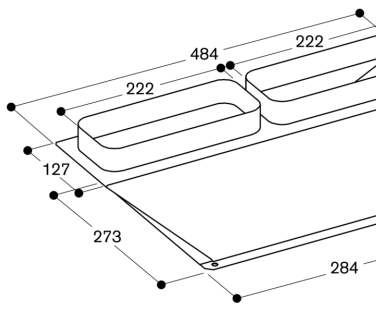

AD704049

Air duct part

AD704049

Planning notes

measurements in mm

\* All cooktops with cutout depth 492: min. 750

\* All cooktops with cutout depth 492: min. 750