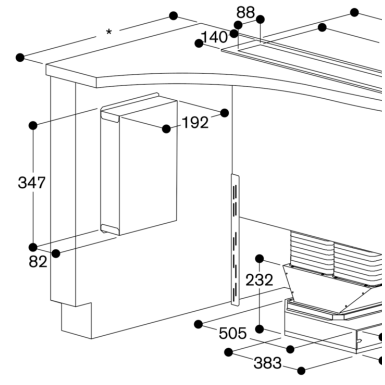

AD704049

Air duct part

AD704049

Planning notes

measurements in mm

\* All cooktops with cutout depth 492: min. 750

\* All cooktops with cutout depth 492: min. 750