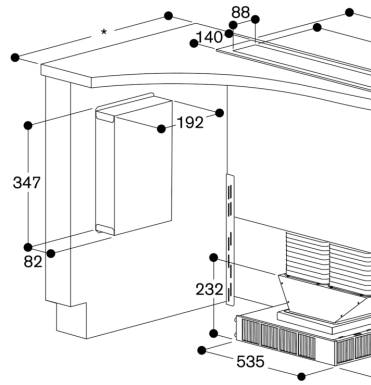

AD704049

Air duct part

AD704049

Planning notes

measurements in mm

\* All cooktops with cutout depth 492: min. 750

\* All cooktops with cutout depth 492: min. 750