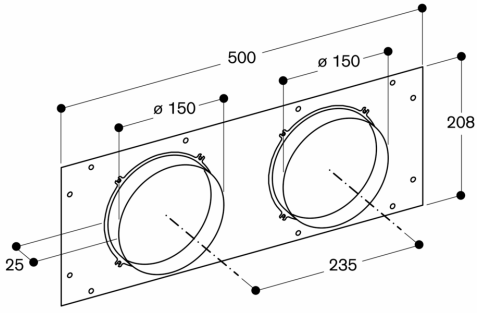

AD754049

installation accessory

AD754049

- Fitting AL 400, front or back side.
- 2 x \varnothing 6" round duct air intake.

Planning notes

Fitting AL 400, front or back side.
2 x \varnothing 6" round duct air intake.

Measurements in mm

Measurements in inches (mm)