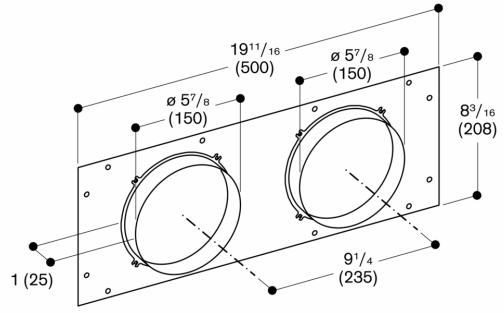

AD754049

installation accessory

AD754049

- Fitting AL 400, front or back side.
- 2 x \varnothing 6" round duct air intake.

Planning notes

Fitting AL 400, front or back side.
2 x \varnothing 6" round duct air intake.

Measurements in mm

Measurements in inches (mm)