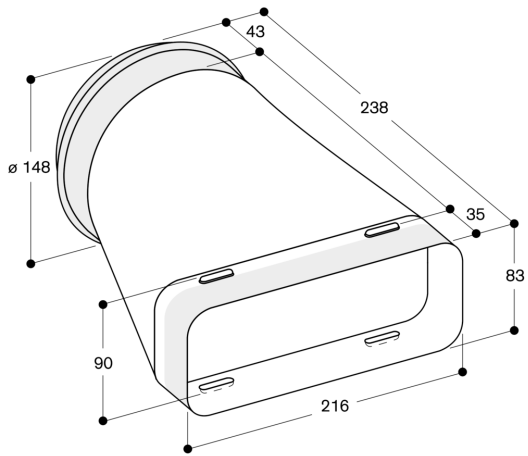

---

AD854041

---

---

**Adapter duct**  
**round-flat**

AD854041

---

- Transition from flat duct to round duct.
- Round duct connecting piece is fitted with a seal.
- Suitable for flat duct and flat duct flex.
- Suitable for round duct and aluminum flex pipe.
- Transition from flat duct to round duct.

**Features**

Round duct connecting piece is fitted with a seal.

**Planning notes**

Suitable for flat duct and flat duct flex.

Suitable for round duct and aluminum flex pipe.

Measurements in mm

Measurements in inches (mm)