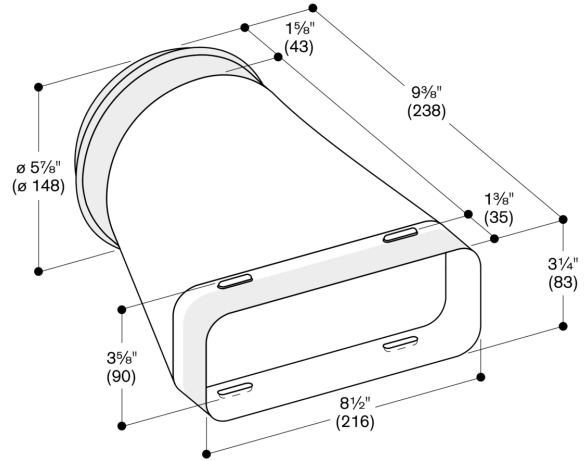

---

AD854041

---

---

**Adapter duct**  
**round-flat**

AD854041

---

- Transition from flat duct to round duct.
- Round duct connecting piece is fitted with a seal.
- Suitable for flat duct and flat duct flex.
- Suitable for round duct and aluminum flex pipe.
- Transition from flat duct to round duct.

**Features**

Round duct connecting piece is fitted with a seal.

**Planning notes**

Suitable for flat duct and flat duct flex.

Suitable for round duct and aluminum flex pipe.

Measurements in mm

Measurements in inches (mm)