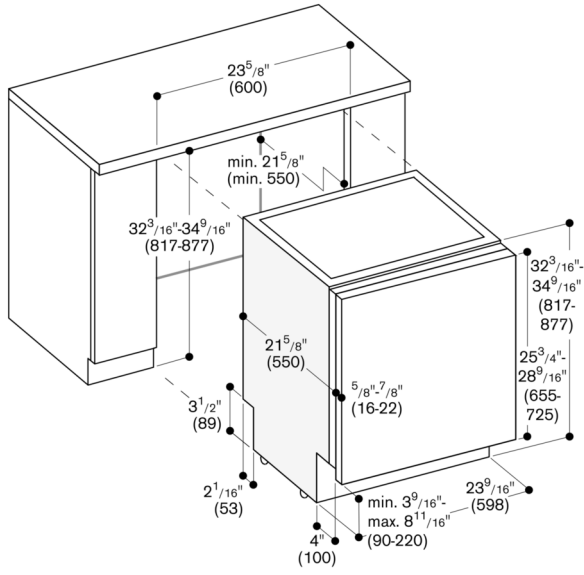

Rating

Total rating: 1440 W.

Connecting cable 47 1/4" with three-prong plug (NEMA 5-15P).

Water connection with 3/4" screw joint.

Connection to hot or cold water possible.

Power consumption standby/network 2.0 W.

Time auto-standby/network 2 min.

Please check the user manual for how to switch off the WiFi module.

Dishwasher (32³/₁₆" (81.7 cm))

Connection dimensions for a 24" (600 mm) wide dishwasher

[] values with extension kit