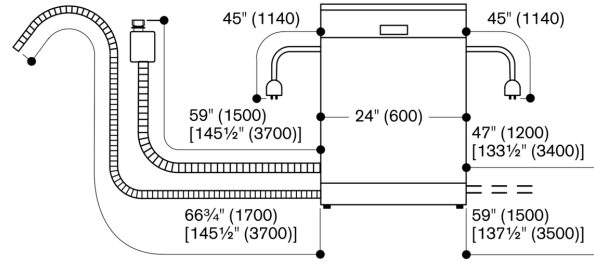

Rating

Total rating: 1440 W.

Connecting cable 47 1/4" with three-prong plug (NEMA 5-15P).

Water connection with 3/4" screw joint.

Connection to hot or cold water possible.

Power consumption standby/network 2.0 W.

Time auto-standby/network 2 min.

Please check the user manual for how to switch off the WiFi module.

Dishwasher (32³/₁₆" (81.7 cm))

Connection dimensions for a 24" (600 mm) wide dishwasher

[] values with extension kit

Measurements in inches (mm)