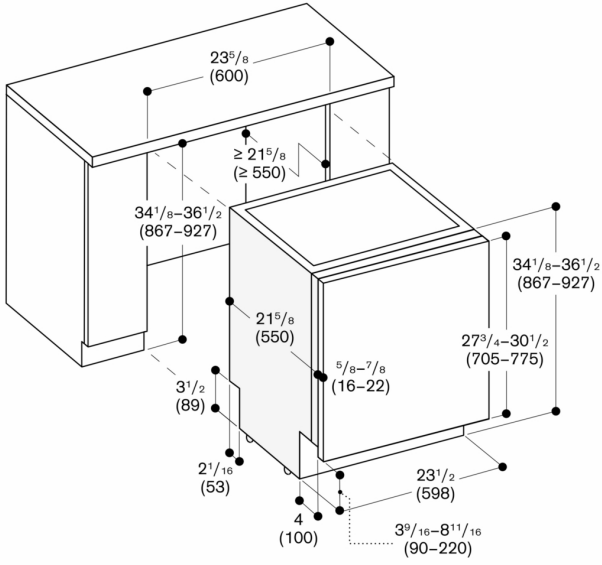

### Rating

Total rating: 1440 W.

Connecting cable 47 1/4" with three-prong plug (NEMA 5-15P).

Water connection with 3/4" screw joint.

Connection to hot or cold water possible.

Power consumption standby/network 2.0 W.

Time auto-standby/network 2 min.

Please check the user manual for how to switch off the WiFi module.

Dishwasher 34<sup>1</sup>/<sub>8</sub>" (867 mm)

Measurements in inches (mm)

Connection dimensions for a 24" (600 mm) wide dishwasher

[ ] values with extension kit  
Measurements in inches (mm)