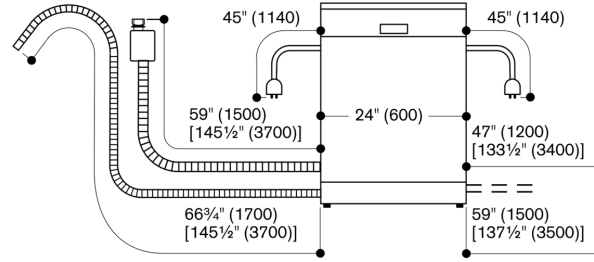

### Rating

Total rating: 1440 W.

Connecting cable 47 1/4" with three-prong plug (NEMA 5-15P).

Water connection with 3/4" screw joint.

Connection to hot or cold water possible.

Power consumption standby/network 2.0 W.

Time auto-standby/network 2 min.

Please check the user manual for how to switch off the WiFi module.

Dishwasher 34<sup>1</sup>/<sub>8</sub>" (867 mm)

Measurements in inches (mm)

Connection dimensions for a 24" (600 mm) wide dishwasher

[ ] values with extension kit  
Measurements in inches (mm)