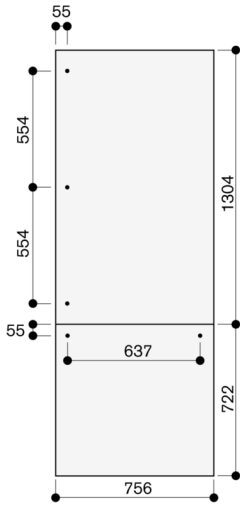

RA421712

Door

RA421712

- For RB 472, panel thickness 3/4".
- For RB 472, panel thickness 3/4".

Niche width 76.2 cm

The door front thickness is 19 mm.
The maximum door front dimensions are designed for a gap dimension of 3 mm, with respect to a single niche.