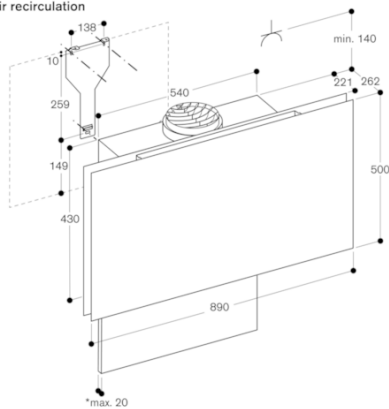

Air recirculation

* Note the maximum thickness of the back panel.