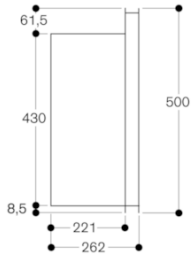

AW271192
Wall-mounted hood 200 series
Full glass front in Gaggenau Metallic
Width 90 cm
Air extraction / Air recirculation
Delivery without chimney
2019-11-17
Page 2

Side view