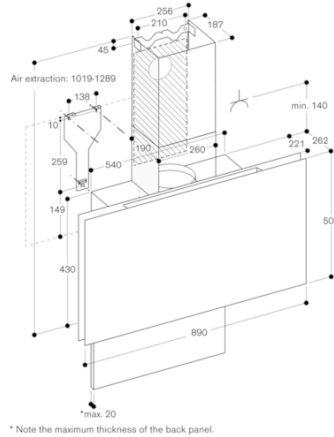

**Planning notes**

The ventilation appliance is supplied for air recirculation mode only without a chimney. The special accessory AD 200 012 is available for potential air extraction mode.  
 Clearance above gas appliances min. 60 cm (more than total load gas 12 kW min. 70 cm).  
 Clearance above electric appliances min. 45 cm.  
 When installing a ventilation hood with air extraction mode and a chimney-vented fireplace, the power supply line of the ventilation appliance needs a suitable safety switch.

**Connection**

Total connected load 150 W.  
 Connecting cable 1.3 m with plug.  
 Power consumption standby/display off 0.5 W.  
 Power consumption standby/network 2.0 W.  
 Please check the user manual for how to switch off the WiFi module.

AW271192  
Wall-mounted hood 200 series  
Full glass front in Gaggenau Metallic  
Width 90 cm  
Air extraction / Air recirculation  
Delivery without chimney  
2019-11-17  
Page 2

Side view

Air extraction