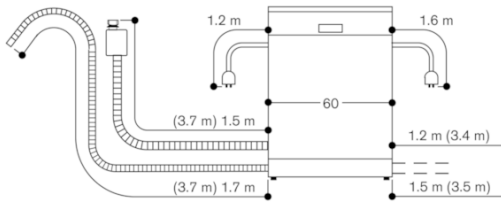

Connection dimensions for a 60 cm wide dishwasher