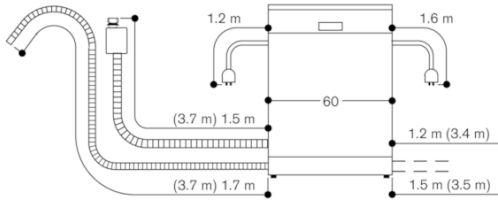

Connection

Total connected load 2.4 kW.
 Connecting cable pluggable.
 Water connection with 3/4" screw joint.
 Connection to hot or cold water possible.
 Power consumption standby/network 2.0 W.
 Power consumption left-on-mode 0.5 W.
 Power consumption off-mode 0.5 W.
 Time auto-standby/network 2 min.
 Left-on-mode duration 0 min.
 Please check the user manual for how to switch off the WiFi module.

Color Variants

DF251161
Fully integrated
Height 86.5 cm

Included accessories

1 x baking tray spray head.

Optional accessories

DA041061
Cutlery drawer
DA042030
Silvercare cartridge for all dishwashers
DA043000
Holder for long-stemmed glasses
DA043060
Glass basket

() Werte mit Verlängerungssatz

Connection dimensions for a 60 cm wide dishwasher

() values with extension kit

86.5 cm high dishwasher