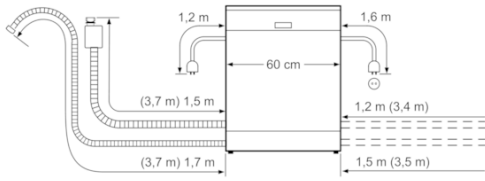

Connection

Total connected load 2.4 kW.
 Connecting cable pluggable.
 Water connection with 3/4" screw joint.
 Connection to hot or cold water possible.
 Power consumption standby/network 2.0 W.
 Power consumption left-on-mode 0.5 W.
 Power consumption off-mode 0.5 W.
 Time auto-standby/network 2 min.
 Left-on-mode duration 0 min.
 Please check the user manual for how to switch off the WiFi module.

Color Variants

DF251161
Fully integrated
Height 86.5 cm

Included accessories

1 x baking tray spray head.

Optional accessories

DA041061
Cutlery drawer
DA042030
Silvercare cartridge for all dishwashers
DA043000
Holder for long-stemmed glasses
DA043060
Glass basket

() Werte mit Verlängerungssatz

Connection dimensions for a 60 cm wide dishwasher

() values with extension kit

86.5 cm high dishwasher