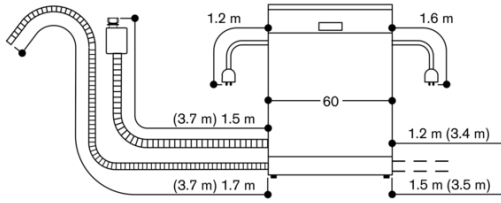

Connection

Connecting cable pluggable.
 Water connection with 3/4" screw joint.
 Connection to hot or cold water possible.
 Power consumption standby/network 2.0 W.
 Power consumption left-on-mode 0.5 W.
 Power consumption off-mode 0.5 W.
 Time auto-standby/network 2 min.
 Left-on-mode duration 0 min.
 Please check the user manual for how to switch off the WiFi module.

Color Variants

DF251162
Fully integrated
Height 86.5 cm

Included accessories

1 x baking tray spray head.

Optional accessories

DA041061
Cutlery drawer
DA042030
Silvercare cartridge for all dishwashers
DA043000
Holder for long-stemmed glasses
DA043060
Glass basket

86.5 cm high dishwasher

Connection dimensions for a 60 cm wide dishwasher

() values with extension kit