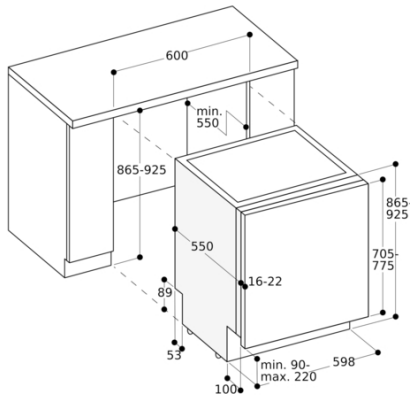

From 0.92 kWh.
 Noise level 44 dB (re 1 pW).

Planning notes

Height-adjustable feet.
 Appliance plinth recess 100 mm (see drawing).
 Rear feet adjustable at front.
 Door weight up to 10 kg.
 Door panel dimension dependent on plinth height of kitchen furniture.

Color Variants

DF251162
Fully integrated
Height 86.5 cm

Included accessories

1 x baking tray spray head.

Optional accessories

DA041061
Cutlery drawer
DA042030
Silvercare cartridge for all dishwashers
DA043000
Holder for long-stemmed glasses
DA043060
Glass basket

Installation Accessories

DA020110
Stainless steel trim kit for 86.5 cm high dishwashers
DA021000
Hinge for all fully integrated dishwashers
DA231110
Stainless steel-backed full glass door for 86.5 cm dishwashers
GH045010
Handle bar with 2 mounts, stainless steel, length 45 cm, height 49 mm, drilling distance 427 mm.
GZ010011
Extension for water inlet and outlet (2 m long)

86.5 cm high dishwasher

Connection dimensions for a 60 cm wide dishwasher

() values with extension kit