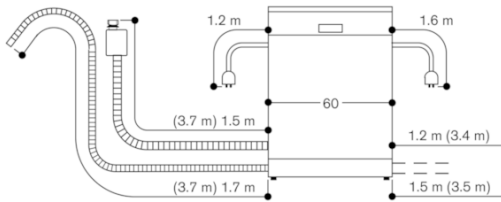

Planning notes

Height-adjustable feet.
Appliance plinth recess 100 mm (see drawing).
To display the remaining time projection, a minimum plinth protrusion is required (40 mm + thickness of the furniture front).
The maximum plinth height must be reduced by 30 mm to provide an optimal display of the remaining time projection.
Rear feet adjustable at front.
Door weight up to 10 kg.
Door panel dimension dependent on plinth height of kitchen furniture.

Connection

Total connected load 2.4 kW.
Connecting cable pluggable.
Water connection with 3/4" screw joint.
Connection to hot or cold water possible.
Power consumption standby/network 2.0 W.
Power consumption left-on-mode 0.5 W.
Power consumption off-mode 0.5 W.
Time auto-standby/network 2 min.
Left-on-mode duration 0 min.
Please check the user manual for how to switch off the WiFi module.

() Werte mit Verlängerungssatz

Connection dimensions for a 60 cm wide dishwasher

() values with extension kit

86.5 cm high dishwasher