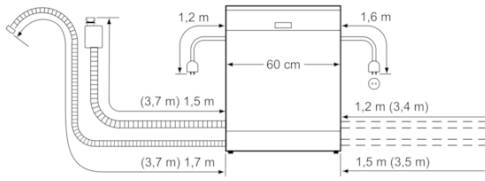

( ) Werte mit Verlängerungssatz

Connection dimensions for a 60 cm wide dishwasher

( ) values with extension kit

86.5 cm high dishwasher