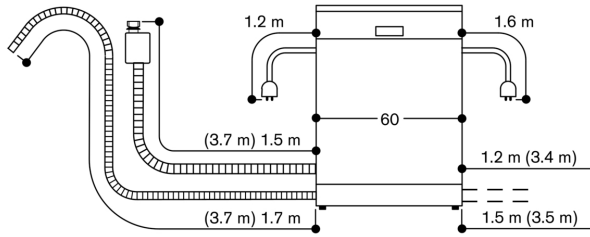

#### Planning notes

Height-adjustable feet.  
Appliance plinth recess 100 mm (see drawing).  
To display the remaining time projection, a minimum plinth protrusion is required (40 mm + thickness of the furniture front).  
The maximum plinth height must be reduced by 30 mm to provide an optimal display of the remaining time projection.  
Rear feet adjustable at front.  
Door weight up to 8.5 kg.  
Door panel dimension dependent on plinth height of kitchen furniture.  
Installation and usage also with furniture handle possible. The push-to-open function remains active.

#### Connection

Total connected load 2.0 KW - 2.4 KW.  
Connecting cable pluggable.  
Water connection with 3/4" screw joint.  
Connection to hot or cold water possible.  
Power consumption standby/network 2.0 W.  
Time auto-standby/network 2 min.  
Left-on-mode duration 0 min.  
Please check the user manual for how to switch off the WiFi module.

81.5 cm high dishwasher

Connection dimensions for a 60 cm wide dishwasher

( ) values with extension kit