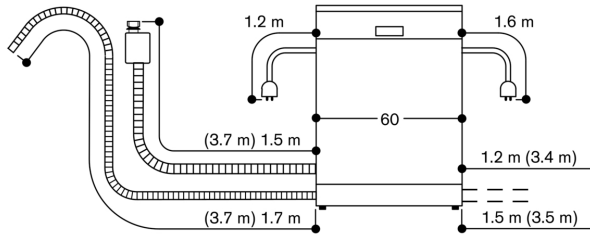

### Connection

Total connected load 2.0 KW - 2.4 KW.

Connecting cable pluggable.

Water connection with 3/4" screw joint.

Connection to hot or cold water possible.

Power consumption standby/network 2.0 W.

Time auto-standby/network 2 min.

Left-on-mode duration 0 min.

Please check the user manual for how to switch off the WiFi module.

81.5 cm high dishwasher

Connection dimensions for a 60 cm wide dishwasher

( ) values with extension kit