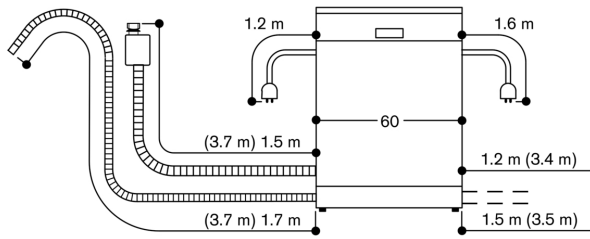

Interior

Flexible basket system with smooth running rails on all levels and cushioned closing of the upper and lower basket.
Cutlery drawer.
Upper basket:
Over extension.
Optional extra cleaning area by activating additional spray nozzles.
Rackmatic with 3 levels, adjustable in height up to 5 cm.
6 folding spines.
4 folding racks for optimal protection of glass.
Lower basket:
Motorised spray arm.
8 folding spines.
2 folding racks for optimal protection of glass.
Dividable glass support.
Cutlery basket.
Holder for long-stemmed glasses.
Maximum dish sizes (upper/lower basket) 21/26, 18.5/28.5 or 16/31 cm respectively.
15 place setting capacity.
Maximum glass loading capacity 23 wine glasses.

Consumption data

Energy efficiency: Grade 1 .
From 10 l water.
From 0.73 kWh.
Noise level 42 dB (re 1 pW).

Planning notes

Height-adjustable feet.
Appliance plinth recess 100 mm (see drawing).
To display the remaining time projection, a minimum plinth protrusion is required (40 mm + thickness of the furniture front).
The maximum plinth height must be reduced by 30 mm to provide an optimal display of the remaining time projection.
Rear feet adjustable at front.
Door weight up to 8.5 kg.
Door panel dimension dependent on plinth height of kitchen furniture.
Installation and usage also with furniture handle possible. The push-to-open function remains active.

Connection

Total connected load 2000-2400 W.
Connecting cable pluggable.
Water connection with 3/4" screw joint.
Connection to hot or cold water possible.
Power consumption left-on-mode 0.5 W.
Power consumption off-mode 0.5 W.
Left-on-mode duration 0 min.
Please check the user manual for how to switch off the WiFi module.

81.5 cm high dishwasher

Connection dimensions for a 60 cm wide dishwasher

() values with extension kit