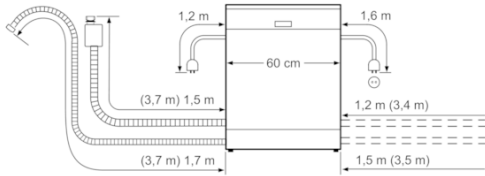

( ) Werte mit Verlängerungssatz

( ) values with extension kit