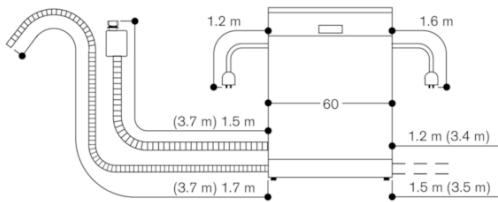

Grey

**Color / Material body**

**Color / Material top**

**Dimensions of the packed product (HxWxD) (mm)**

930 x 670 x 660

**Consumption and connection features**

**Brand**

Gaggenau

#### Planning notes

Height-adjustable feet.  
 Appliance plinth recess 100 mm (see drawing).  
 Rear feet adjustable at front.  
 Door weight up to 10 kg.  
 Door panel dimension dependent on plinth height of kitchen furniture.  
 Installation and usage also with furniture handle possible. The push-to-open function remains active.  
 For installation into a tall unit, ventilation openings are recommended (min. 200 cm²).

#### Connection

Total connected load 2.4 kW.  
 Connecting cable pluggable.  
 Water connection with 3/4" screw joint.  
 Connection to hot or cold water possible.  
 Power consumption standby/network 2.0 W.  
 Power consumption left-on-mode 0.5 W.  
 Power consumption off-mode 0.5 W.  
 Time auto-standby/network 2 min.  
 Left-on-mode duration 0 min.  
 Please check the user manual for how to switch off the WiFi module.

( ) Werte mit Verlängerungssatz

Connection dimensions for a 60 cm wide dishwasher

( ) values with extension kit

86.5 cm high dishwasher with flexible hinge