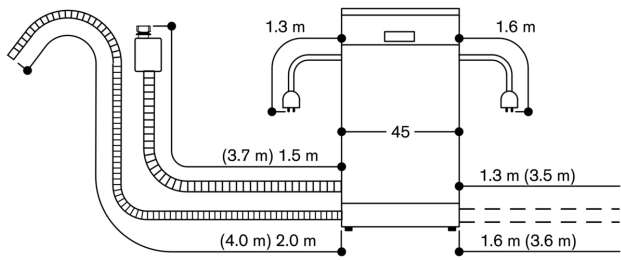

Interior

Flexible basket system.
Cutlery drawer.
Upper basket:
Rackmatic with 3 levels, adjustable in height up to 5 cm.
3 folding spines.
1 folding rack.
Lower basket:
4 folding spines.
1 folding rack.
Glass support.
Maximum dish sizes (upper/lower basket) 21/26, 18.5/28.5 or 16/31 cm respectively.
10 place setting capacity.

Consumption data

From 8.5 l water.

From 0.68 kWh.
Noise level 43 dB (re 1 pW).

Planning notes

Height-adjustable feet.
Appliance plinth recess 100 mm (see drawing).
Rear feet adjustable at front.
Door weight up to 6.5 kg.
Door panel dimension dependent on plinth height of kitchen furniture.

Connection

Total connected load 1.7 KW.
Connecting cable pluggable.
Water connection with 3/4" screw joint.
Connection to hot or cold water possible.

Base height:
 90-160 mm when height is 815 mm
 150-220 mm when height is 875 mm

Connection dimensions for a 45 cm wide dishwasher

() values with extension kit