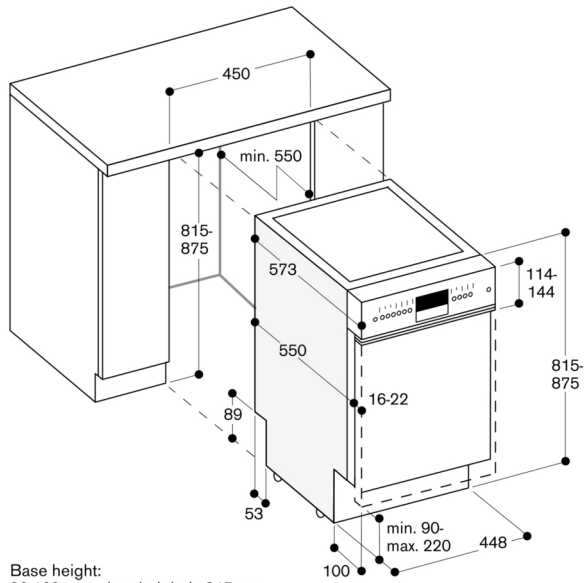

Interior

Flexible basket system.
Cutlery drawer.
Upper basket:
Rackmatic with 3 levels, adjustable in height up to 5 cm.
3 folding spines.
1 folding rack.
Lower basket:
4 folding spines.
1 folding rack.
Glass support.
Maximum dish sizes (upper/lower basket) 21/26, 18.5/28.5 or 16/31 cm respectively.
10 place setting capacity.

Consumption data

From 8.5 l water.

From 0.68 kWh.
Noise level 43 dB (re 1 pW).

Planning notes

Height-adjustable feet.
Appliance plinth recess 100 mm (see drawing).
Rear feet adjustable at front.
Door weight up to 6.5 kg.
Door panel dimension dependent on plinth height of kitchen furniture.

Connection

Total connected load 1.7 KW.
Connecting cable pluggable.
Water connection with 3/4" screw joint.
Connection to hot or cold water possible.

Base height:
 90-160 mm when height is 815 mm
 150-220 mm when height is 875 mm

Connection dimensions for a 45 cm wide dishwasher

() values with extension kit